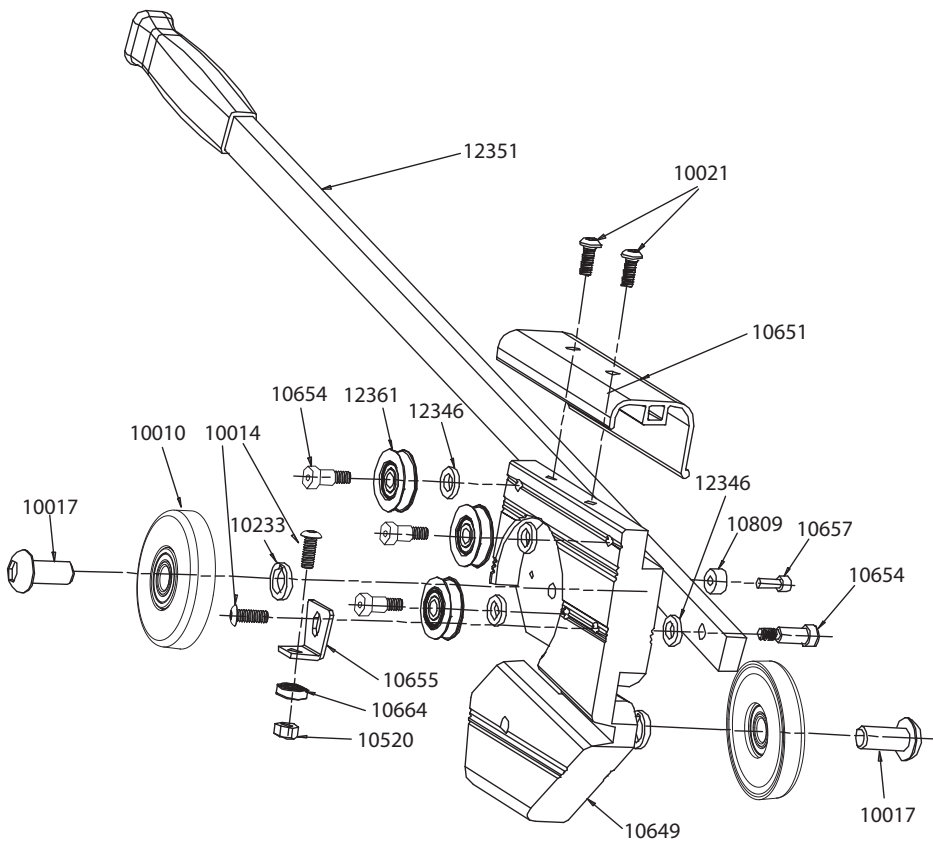

## MAX SLITTER CUT-OFF

Item #	Description
10010	Knife Assembly **
10014	¼ -20 x 5/8" Button Hd Screw
10021	¼ -20 x 1" Button Hd Screw
10233	.25" Washer/Shim **
10520	¼ -20 Nylon Hex Nut
10649	Slitter Cut-Off Body
10651	Slitter Cut-Off Cover
10654	¼ -20 x ¾" Shoulder Bolt
10655	Roller "L" Bracket
10664	Guide Bracket Bearing
10809	Nylon Spacer
10017	Pro Knife Bolt
12346	SCO Track Bearing Shim
12351	MAX SCO Handle Assembly
12361	SCO Track Bearing

## PORT-O-SLITTER CUT-OFF®

Item #	Description
10014	¼ -20 5/8" Button Hd Screw
10021	¼ -20 1" Button Hd Screw
10520	¼ -20 Nylon Hex Nut
10651	SCO Cover
10652	24" SCO Handle
10654	¼ -20 x ¾" Shoulder Bolt
10655	Roller "L" Bracket
10660	SCO Guide Bearing
10665	SCO Handle Stud
12337	SCO Body with Knives **
12346	SCO Track Bearing Shim
12361	SCO Track Bearing(ea)