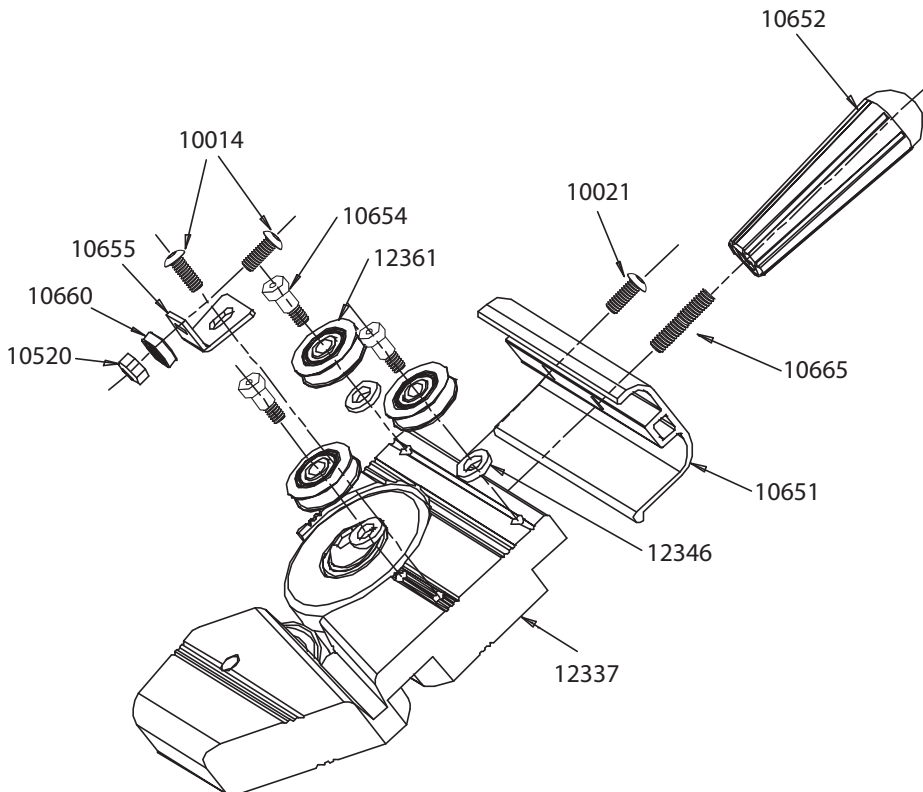

## MAX SLITTER CUT-OFF

Item #	Description
10010	Knife Assembly **
10014	¼ -20 x 5/8" Button Hd Screw
10021	¼ -20 x 1" Button Hd Screw
10233	.25" Washer/Shim **
10520	¼ -20 Nylon Hex Nut
10649	Slitter Cut-Off Body
10651	Slitter Cut-Off Cover
10654	¼ -20 x ¾" Shoulder Bolt
10655	Roller "L" Bracket
10664	Guide Bracket Bearing
10809	Nylon Spacer
10017	Pro Knife Bolt
12346	SCO Track Bearing Shim
12351	MAX SCO Handle Assembly
12361	SCO Track Bearing

## PORT-O-SLITTER CUT-OFF®

Item #	Description
10014	¼ -20 5/8" Button Hd Screw
10021	¼ -20 1" Button Hd Screw
10520	¼ -20 Nylon Hex Nut
10651	SCO Cover
10652	24" SCO Handle
10654	¼ -20 x ¾" Shoulder Bolt
10655	Roller "L" Bracket
10660	SCO Guide Bearing
10665	SCO Handle Stud
12337	SCO Body with Knives **
12346	SCO Track Bearing Shim
12361	SCO Track Bearing(ea)