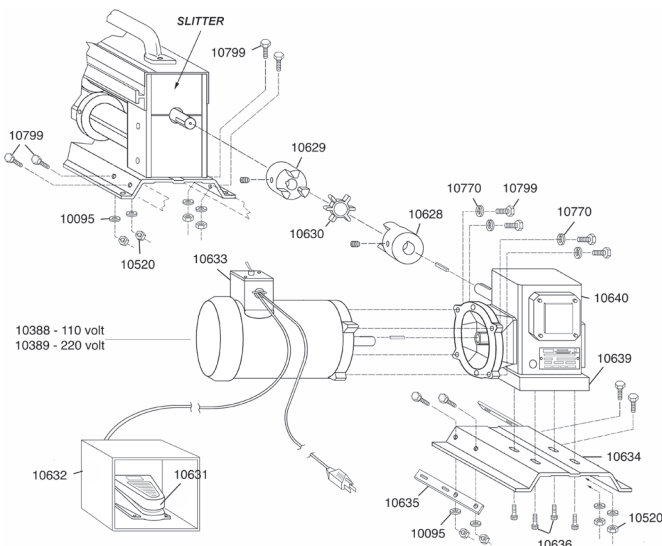

PORT-O-SLITTER[®]

SLITTING & RIB FORMING SYSTEM

Item #	Description	Price
10020	1/4 -20 x 5/8" Hex Button HD	0.42
10095	1/4" Flat Washer	0.26
10519	1/4 -20 x 3/4" Hex Wash HD	0.26
10580	24" Slitter Base	64.58
10582	Bearing Support Assembly	23.63
10583	24" Coil Table	39.90
10585	24" Slitter Top Cover	88.20
10587	2" x 24" Upper Shaft	189.00
10589	2" x 24" Lower Shaft	182.70
10593	24" Tie Bar	4.99
14559	24" Carrying Handle	9.66
10595	Drive Gear	49.61
10596	Crank Handle Arm	19.95
10597	Pivot Bracket - Left	23.63
10598	Pivot Bracket - Right	23.63
10599	Table Arm - Left	29.93

Item #	Description	Price
10600	Table Arm - Right	29.93
10601	Crank Handle	7.35
10602	Nylon Coil Guide Bar	9.98
10603	End Cap - Left	13.65
10604	End Cap - Right	13.65
10607	5/16 x 1/2" Sock Set Screw	0.42
10610	3/8" Shoulder Bolt	2.63
10611	10-24 Hex Nut	0.42
14558	1/4 -20 x 3/4" Sock Cap	0.58
10612	1/4 -20 x 3/4" Sock Cap Screw	0.30
10614	5/16-18 x 3/8" Set Screw	2.52
10615	3/8 x 1/32" Nylon Washer	0.26
10616	3/8 x 1/16" Nylon Washer	0.32
10617	5/16-18 x 3/4" Hex Cap	0.37
10618	5/16 Flat Washer	0.26
10619	5/16" Knurled Knob	2.52

Item #	Description	Price
10620	5/16-18 Square Nut	0.26
10621	5/32" Hex T Wrench	7.35
10622	Tape Measure 5'6" (not shown)	2.52
10623	Cut Off Stop	4.99
10624	10-24 x 1/2" Sock Cap Screw	0.32
10644	24" Receiver Roller	23.63
10645	Receiver Bracket	7.35
10693	Base Plate Tube	11.03
10762	10-24 x 5/8" Phil Flat HD	0.26
10796	Roller Cover	2.52
10798	10-24 x 5/8" Phil Pan HD	0.32
10801	Roller Tube Insert	1.26
10802	5/16-18 x 2-1/4" Hex Bolt	0.42
10803	5/16-18 Nylock Hex Nut	0.11
10887	3/16 Hex Key Wrench	6.30
12046	POS Parts Bag	34.65