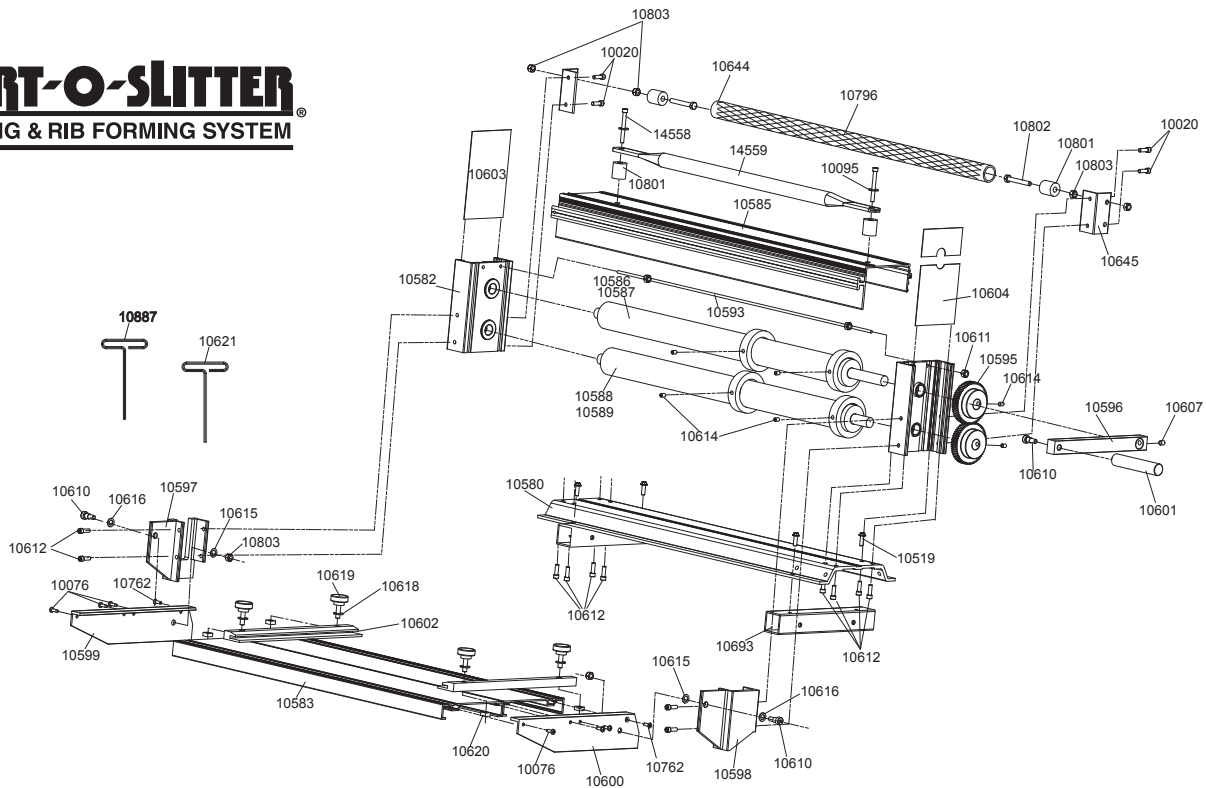

PORT-O-SLITTER[®]

SLITTING & RIB FORMING SYSTEM

Item #	Description	Price
10020	1/4 -20 x 5/8" Hex Button HD	0.42
10095	1/4" Flat Washer	0.26
10519	1/4 -20 x 3/4" Hex Wash HD	0.26
10580	24" Slitter Base	64.58
10582	Bearing Support Assembly	23.63
10583	24" Coil Table	39.90
10585	24" Slitter Top Cover	88.20
10587	2" x 24" Upper Shaft	189.00
10589	2" x 24" Lower Shaft	182.70
10593	24" Tie Bar	4.99
14559	24" Carrying Handle	9.66
10595	Drive Gear	49.61
10596	Crank Handle Arm	19.95
10597	Pivot Bracket - Left	23.63
10598	Pivot Bracket - Right	23.63
10599	Table Arm - Left	29.93

Item #	Description	Price
10600	Table Arm - Right	29.93
10601	Crank Handle	7.35
10602	Nylon Coil Guide Bar	9.98
10603	End Cap - Left	13.65
10604	End Cap - Right	13.65
10607	5/16 x 1/2" Sock Set Screw	0.42
10610	3/8" Shoulder Bolt	2.63
10611	10-24 Hex Nut	0.42
14558	1/4 -20 x 3/4" Sock Cap	0.58
10612	1/4 -20 x 3/4" Sock Cap Screw	0.30
10614	5/16-18 x 3/8" Set Screw	2.52
10615	3/8 x 1/32" Nylon Washer	0.26
10616	3/8 x 1/16" Nylon Washer	0.32
10617	5/16-18 x 3/4" Hex Cap	0.37
10618	5/16 Flat Washer	0.26
10619	5/16" Knurled Knob	2.52

Item #	Description	Price
10620	5/16-18 Square Nut	0.26
10621	5/32" Hex T Wrench	7.35
10622	Tape Measure 5'6" (not shown)	2.52
10623	Cut Off Stop	4.99
10624	10-24 x 1/2" Sock Cap Screw	0.32
10644	24" Receiver Roller	23.63
10645	Receiver Bracket	7.35
10693	Base Plate Tube	11.03
10762	10-24 x 5/8" Phil Flat HD	0.26
10796	Roller Cover	2.52
10798	10-24 x 5/8" Phil Pan HD	0.32
10801	Roller Tube Insert	1.26
10802	5/16-18 x 2-1/4" Hex Bolt	0.42
10803	5/16-18 Nylock Hex Nut	0.11
10887	3/16 Hex Key Wrench	6.30
12046	POS Parts Bag	34.65